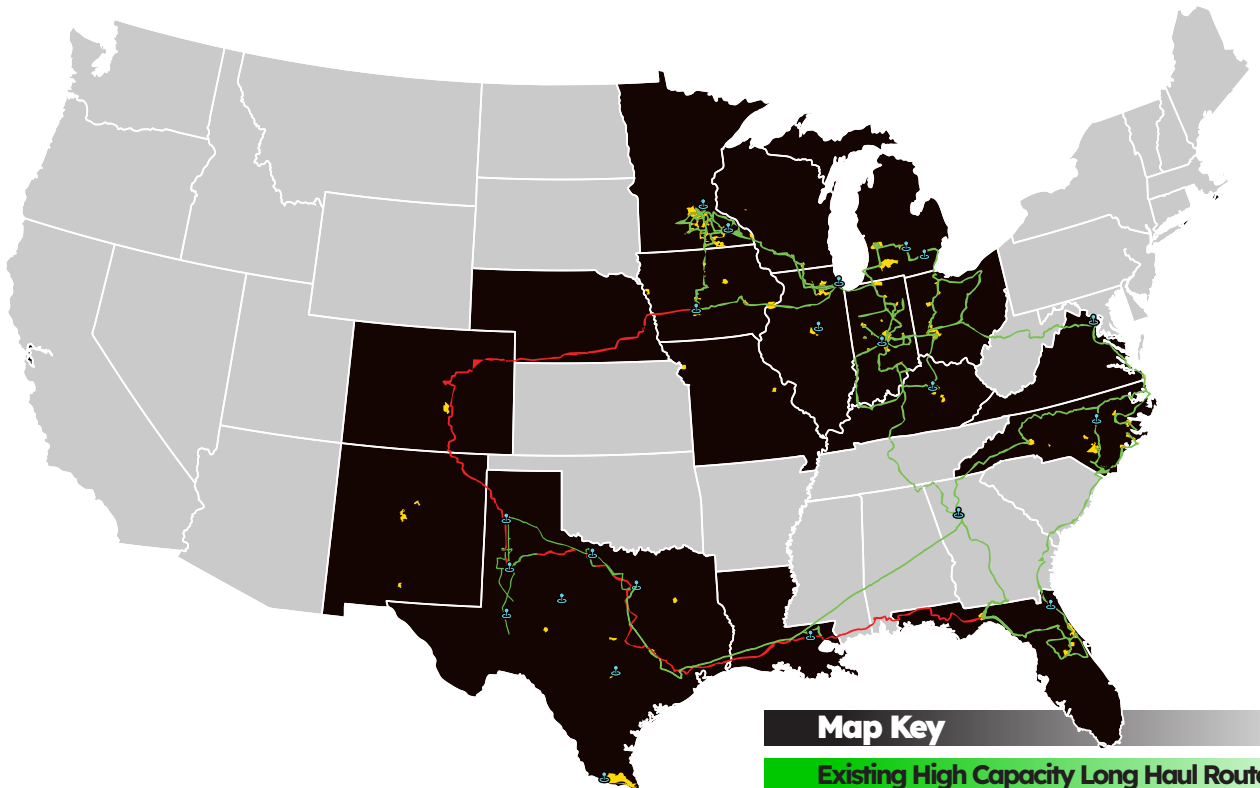

Metronet Carrier: Where we are

Metronet is PCMag’s “Fastest Major ISP for 2023,” providing multi-gigabit internet service to homes and businesses in cities like Colorado Springs, Des Moines, Indianapolis, Lexington, Norfolk, Tallahassee and more than 300 other communities across 17 states. Expanding its fiber-optic network in more than 90 communities at any one time, Metronet has become the country’s largest and fastest growing privately owned fiber-to-the-home company. More information on the Evansville, Ind.-based company can be found at metronet.com.

140,000+
on net buildings

225,000+
near net buildings

46,000+
route miles of fiber

6,000+
route miles of fiber built annually

Map Key

Existing High Capacity Long Haul Routes

Planned High Capacity Long Haul Routes

Metro Fiber Network

POP Locations

POP Locations		
421 W Church Street	Jacksonville	FL
250 Williams	Atlanta	GA
1033 Jefferson St	Atlanta	GA
56 Marietta	Atlanta	GA
3600 109th St	Urbandale	IA
520 N Center St	Bloomington	IL
350 E Cermak	Chicago	IL
701 W Henry St	Indianapolis	IN
733 W Henry St	Indianapolis	IN
333 W Vine St	Lexington	KY

New Mexico

- Albuquerque
- Las Cruces
- Santa Fe

Nebraska

- Omaha

Ohio

- Beaver Creek
- Bellbrook
- Brookville
- Clayton
- Englewood
- Fairborn
- Findley
- Huber Heights
- New Carlisle-Medway
- Piqua
- Tipp City
- Troy
- Union
- Vandalia
- West Milton
- Xenia