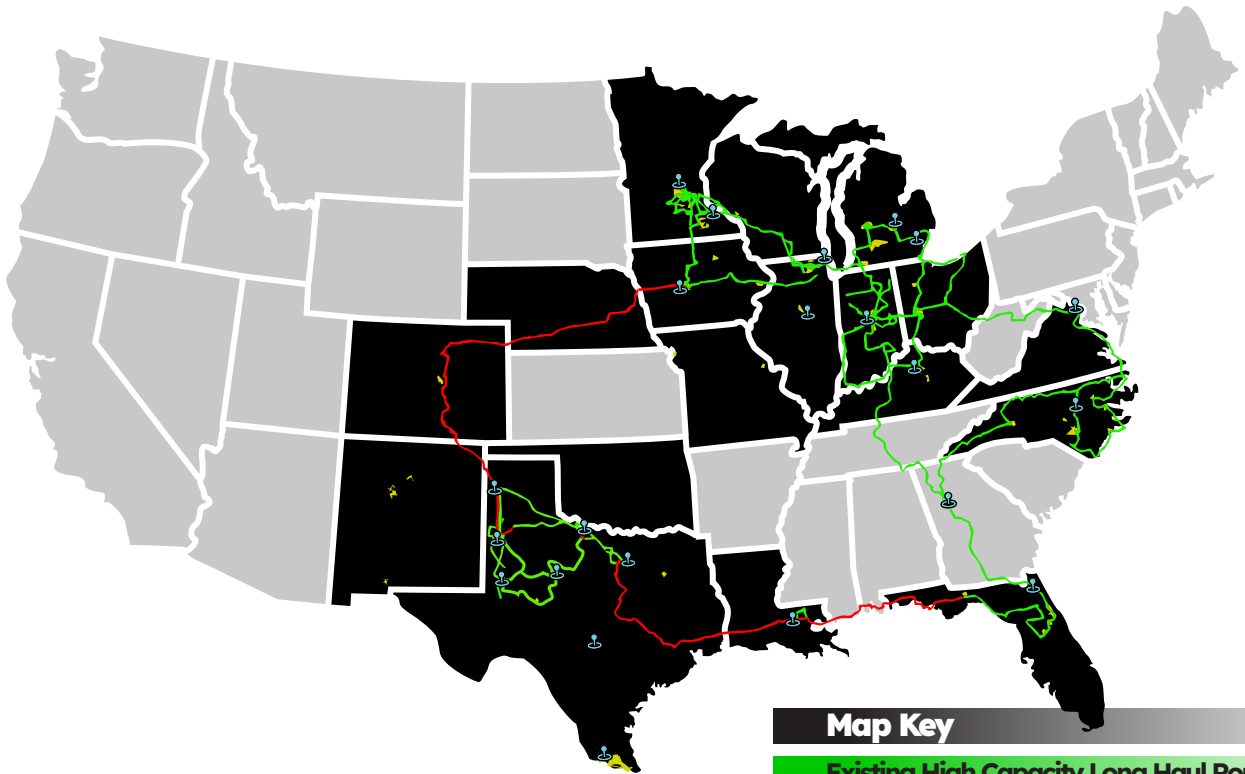

Metronet Carrier: Where we are

Metronet is PCMag’s “Fastest Major ISP” for 2023 and 2024, providing multi-gigabit internet service to homes and businesses in cities like Colorado Springs, Des Moines, Indianapolis, Lexington, Norfolk, Tallahassee and more than 300 other communities across 18 states. Expanding its fiber-optic network in more than 90 communities at any one time, Metronet has become the country’s largest and fastest growing privately owned fiber-to-the-home company. More information on the Evansville, Ind.-based company can be found at metronet.com

140,000+
on net buildings

225,000+
near net buildings

46,000+
route miles of fiber

6,000+
route miles of fiber built annually

Map Key

Existing High Capacity Long Haul Routes

Planned High Capacity Long Haul Routes

Metro Fiber Network

POP Locations

POP Locations		
421 W Church Street	Jacksonville	FL
250 Williams	Atlanta	GA
1033 Jefferson St	Atlanta	GA
56 Marietta	Atlanta	GA
3600 109th St	Urbandale	IA
520 N Center St	Bloomington	IL
350 E Cermak	Chicago	IL
701 W Henry St	Indianapolis	IN
733 W Henry St	Indianapolis	IN
333 W Vine St	Lexington	KY

Oklahoma

- Broken Arrow

Texas

- Abernathy
- Abilene
- Alamo
- Amarillo
- Borger
- Bryan
- Burkburnett
- Canyon
- College Station
- Colorado City
- Copperas Cove
- Denison
- Donna
- Edinburg
- Hale Center
- Harlingen