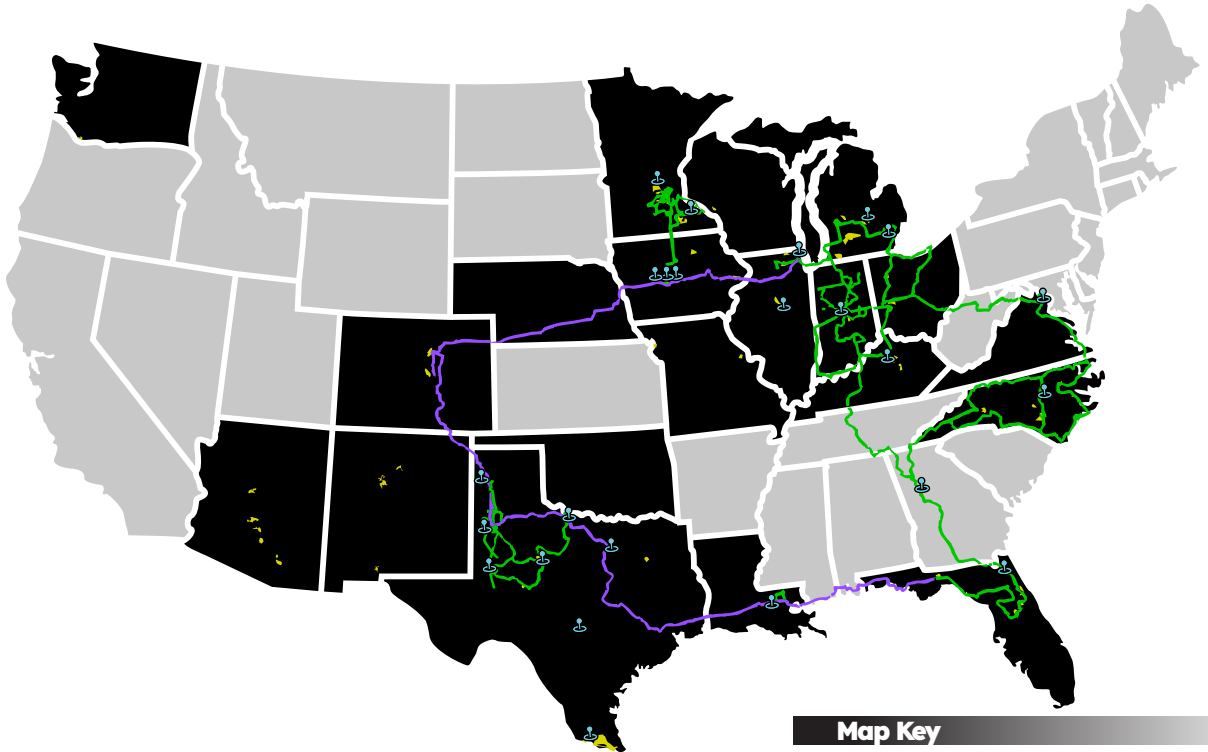

Metronet Channel **Where We Are**

Metronet is the nation's largest, independently owned, 100% fiber-to-the-premise provider, with symmetrical internet speeds of up to 10 Gigabit, in addition to full-featured telephone services.

- **140,000+**
  on net buildings
- **225,000+**
  near net buildings
- **46,000+**
  route miles of fiber
- **6,000+**
  route miles of fiber built annually

Map Key

- Existing High Capacity Long Haul Routes
- Planned High Capacity Long Haul Routes
- Metro Fiber Network
- POP Locations

POP Locations		
421 W Church Street	Jacksonville	FL
250 Williams	Atlanta	GA
1033 Jefferson St	Atlanta	GA
56 Marietta	Atlanta	GA
1401 Northridge Circle	Altoona	IA
666 Walnut St	Des Moines	IA
3600 109th St	Urbandale	IA
520 N Center St	Bloomington	IL
350 E Cermak	Chicago	IL
701 W Henry St	Indianapolis	IN
733 W Henry St	Indianapolis	IN

506 W South St	South Bend	IN
333 W Vine St	Lexington	KY
320 W Thomas St	Hammond	LA
19675 W 10 Mile Road	Southfield	MI
24700 Northwestern Hwy	Southfield	MI
320 N Washington Sq	Lansing	MI
220 South Broadway St	Rochester	MN
300 South Broadway St	Rochester	MN
511 11th Ave South	Minneapolis	MN
510 Glenwood	Raleigh	NC
505 Marquette Ave NW	Albuquerque	NM
226 N 5th St	Columbus	OH

422 S 11th St	McAllen	TX
200 S 10th St	McAllen	TX
4100 Smith School Rd	Austin	TX
1950 Stemmons	Dallas	TX
4316 Bryan St	Dallas	TX
710 Lamar St	Wichita Falls	TX
1049 North 3rd St	Abilene	TX
203 SW 8th St	Amarillo	TX
415 W Wall St	Midland	TX
1220 Broadway	Lubbock	TX
1415 Business Park Dr	Lubbock	TX
44470 Chilum Place	Ashburn	VA