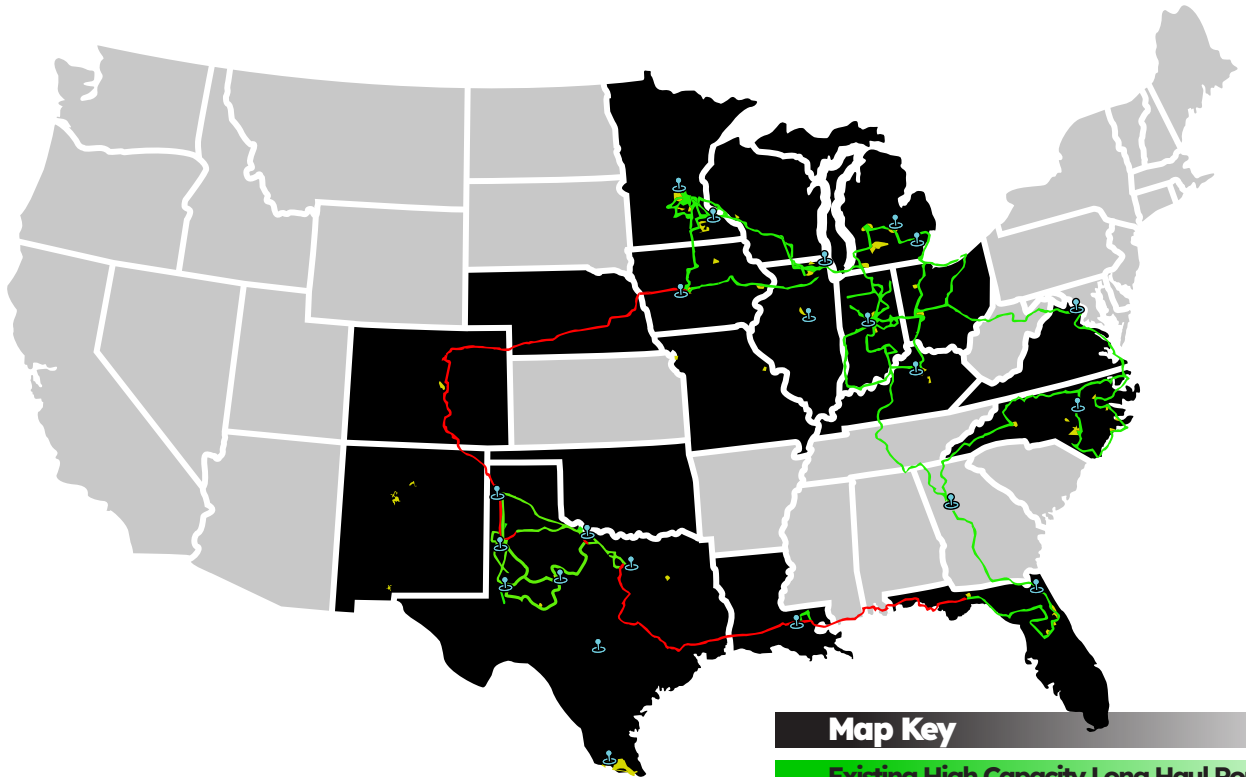

Metronet Channel: Where we are

Metronet is PCMag’s “Fastest Major ISP” for 2023 and 2024, providing multi-gigabit internet service to homes and businesses in cities like Colorado Springs, Des Moines, Indianapolis, Lexington, Norfolk, Tallahassee and more than 300 other communities across 18 states. Expanding its fiber-optic network in more than 90 communities at any one time, Metronet has become the country’s largest and fastest growing privately owned fiber-to-the-home company. More information on the Evansville, Ind.-based company can be found at metronet.com

- **140,000+**
  on net buildings
- **225,000+**
  near net buildings
- **46,000+**
  route miles of fiber
- **6,000+**
  route miles of fiber built annually

Map Key

- Existing High Capacity Long Haul Routes
- Planned High Capacity Long Haul Routes
- Metro Fiber Network
- POP Locations

POP Locations		
421 W Church Street	Jacksonville	FL
250 Williams	Atlanta	GA
1033 Jefferson St	Atlanta	GA
56 Marietta	Atlanta	GA
3600 109th St	Urbandale	IA
520 N Center St	Bloomington	IL
350 E Cermak	Chicago	IL
701 W Henry St	Indianapolis	IN
733 W Henry St	Indianapolis	IN
333 W Vine St	Lexington	KY

320 W Thomas St	Hammond	LA
19675 W 10 Mile Road	Southfield	MI
24700 Northwestern Hwy	Southfield	MI
320 N Washington Sq	Lansing	MI
220 South Broadway St	Rochester	MN
300 South Broadway St	Rochester	MN
511 11th Ave South	Minneapolis	MN
510 Glenwood	Raleigh	NC
505 Marquette Ave NW	Albuquerque	NM
226 N 5th St	Columbus	OH
422 S 11th St	McAllen	TX

200 S 10th St	McAllen	TX
4100 Smith School Rd	Austin	TX
1950 Stemmons	Dallas	TX
4316 Bryan St	Dallas	TX
710 Lamar St	Wichita Falls	TX
1049 North 3rd St	Abilene	TX
203 SW 8th St	Amarillo	TX
415 W Wall St	Midland	TX
1220 Broadway	Lubbock	TX
1415 Business Park Dr	Lubbock	TX
44470 Chillum Place	Ashburn	VA