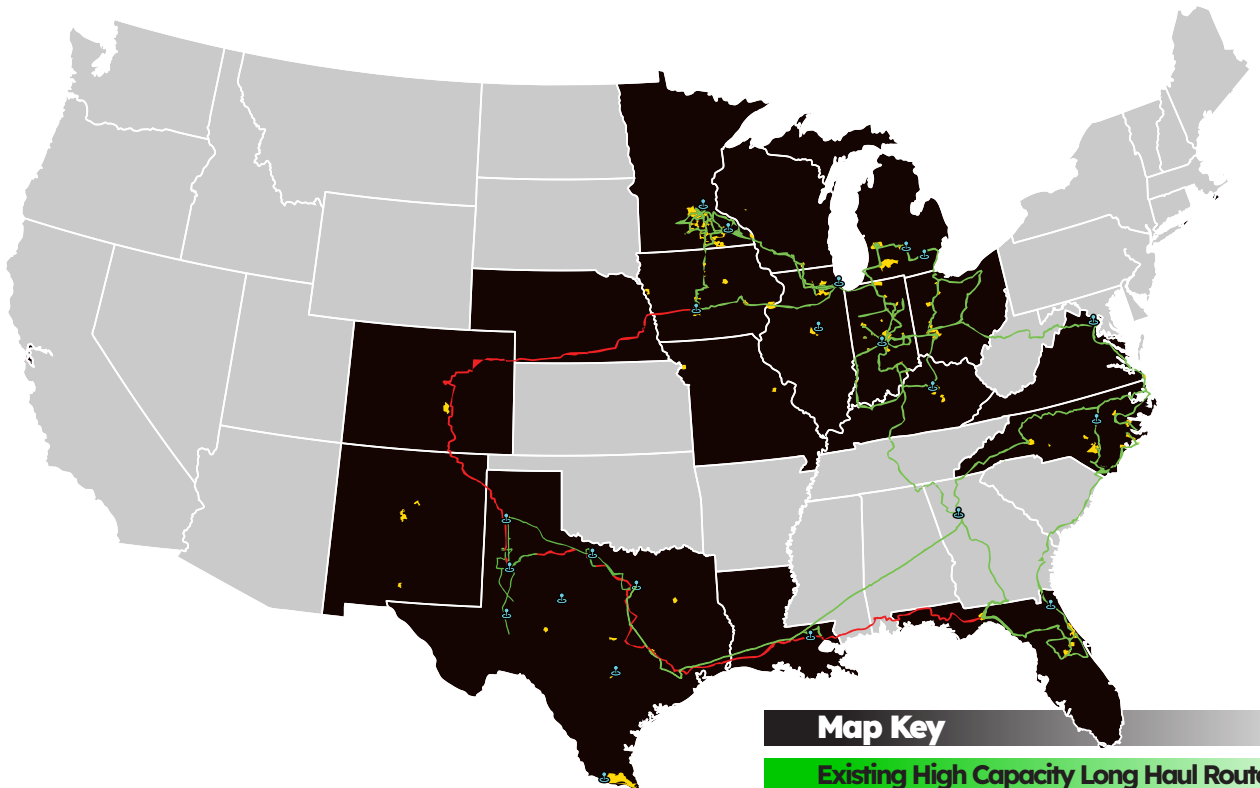

# Metronet Channel: Where we are

Metronet is PCMag’s “Fastest Major ISP for 2023,” providing multi-gigabit internet service to homes and businesses in cities like Colorado Springs, Des Moines, Indianapolis, Lexington, Norfolk, Tallahassee and more than 300 other communities across 17 states. Expanding its fiber-optic network in more than 90 communities at any one time, Metronet has become the country’s largest and fastest growing privately owned fiber-to-the-home company. More information on the Evansville, Ind.-based company can be found at [metronet.com](http://metronet.com).

**140,000+**  
on net buildings

**225,000+**  
near net buildings

**46,000+**  
route miles of fiber

**6,000+**  
route miles of fiber built annually

### Map Key

Existing High Capacity Long Haul Routes

Planned High Capacity Long Haul Routes

Metro Fiber Network

POP Locations

POP Locations		
421 W Church Street	Jacksonville	FL
250 Williams	Atlanta	GA
1033 Jefferson St	Atlanta	GA
56 Marietta	Atlanta	GA
3600 109th St	Urbandale	IA
520 N Center St	Bloomington	IL
350 E Cermak	Chicago	IL
701 W Henry St	Indianapolis	IN
733 W Henry St	Indianapolis	IN
333 W Vine St	Lexington	KY

## New Mexico

- Albuquerque
- Las Cruces
- Santa Fe